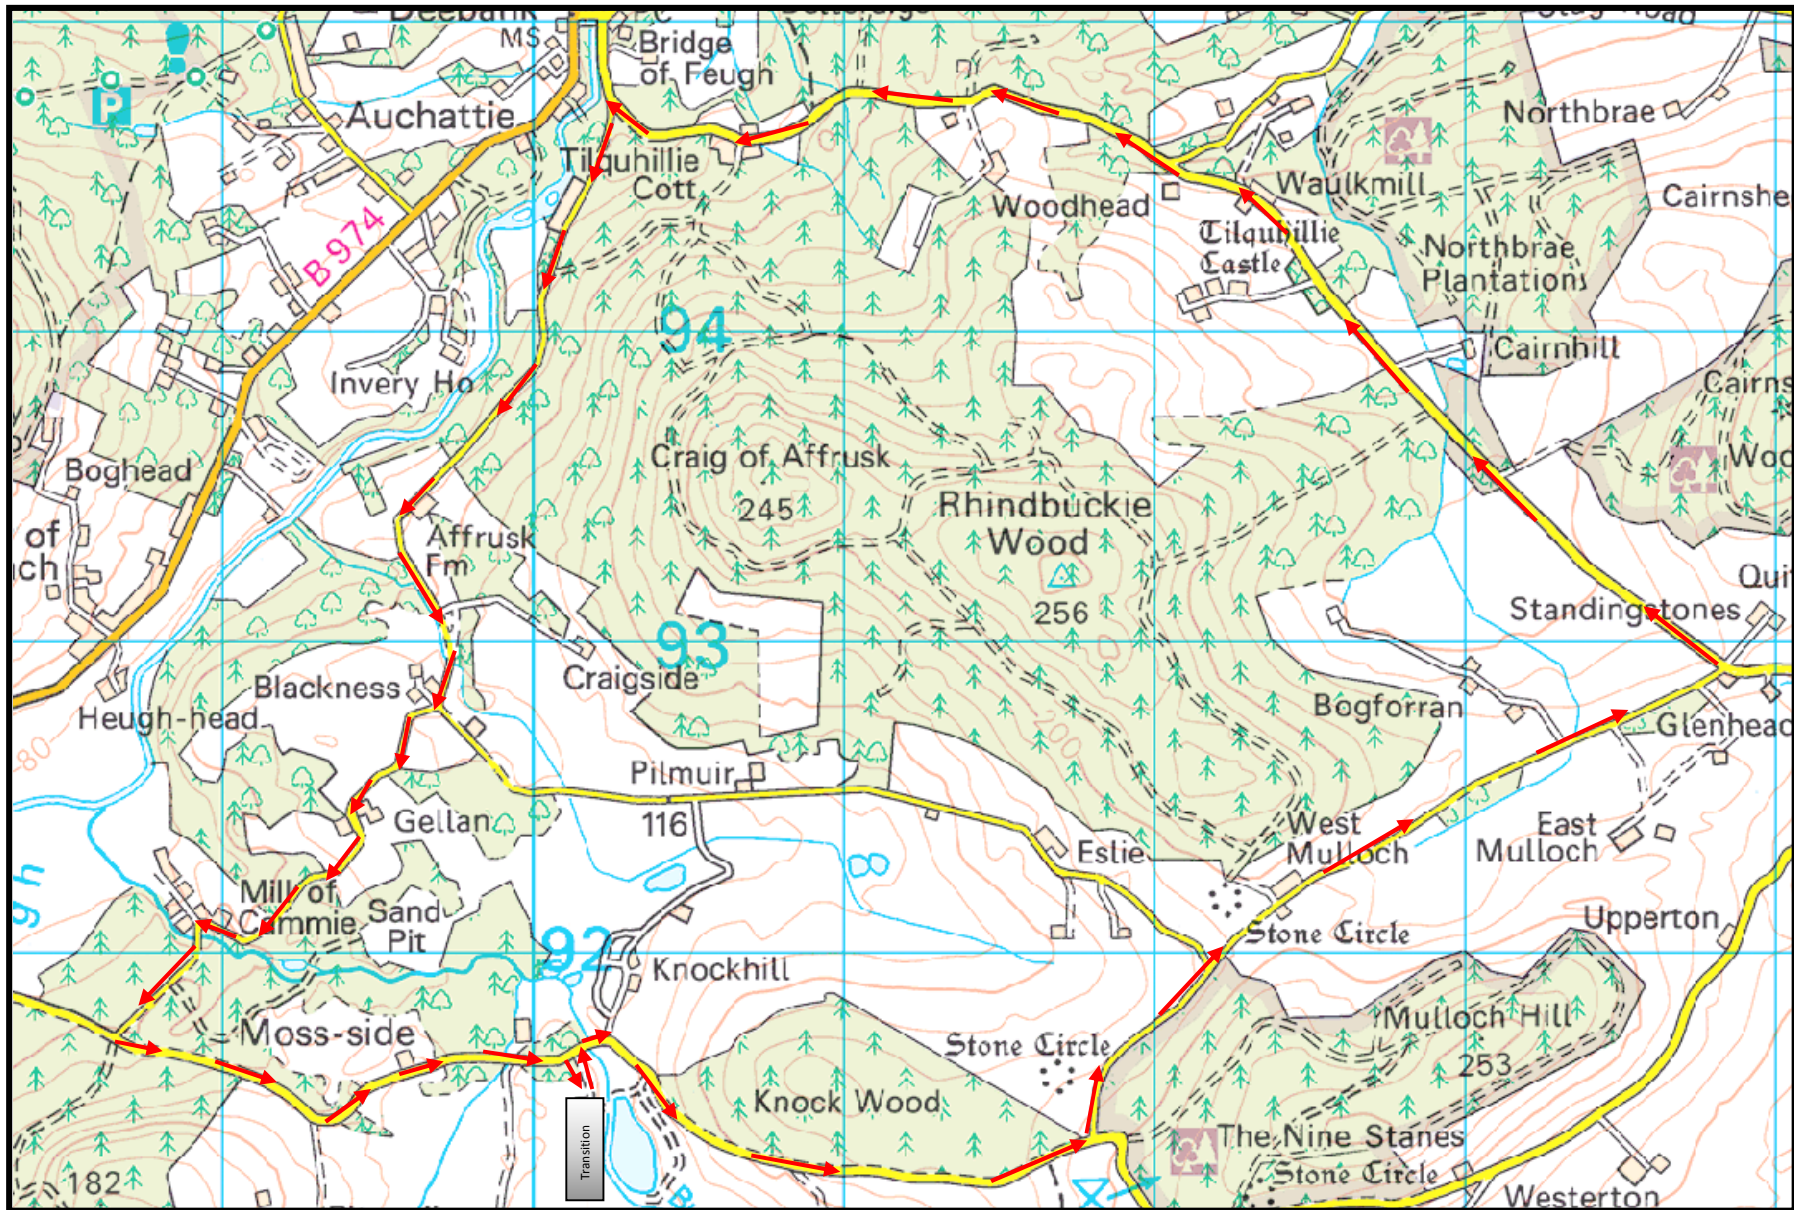

# Knockburn Duathlon Cycle Route

**Knockburn Cycle – 1 lap (17km approx)**