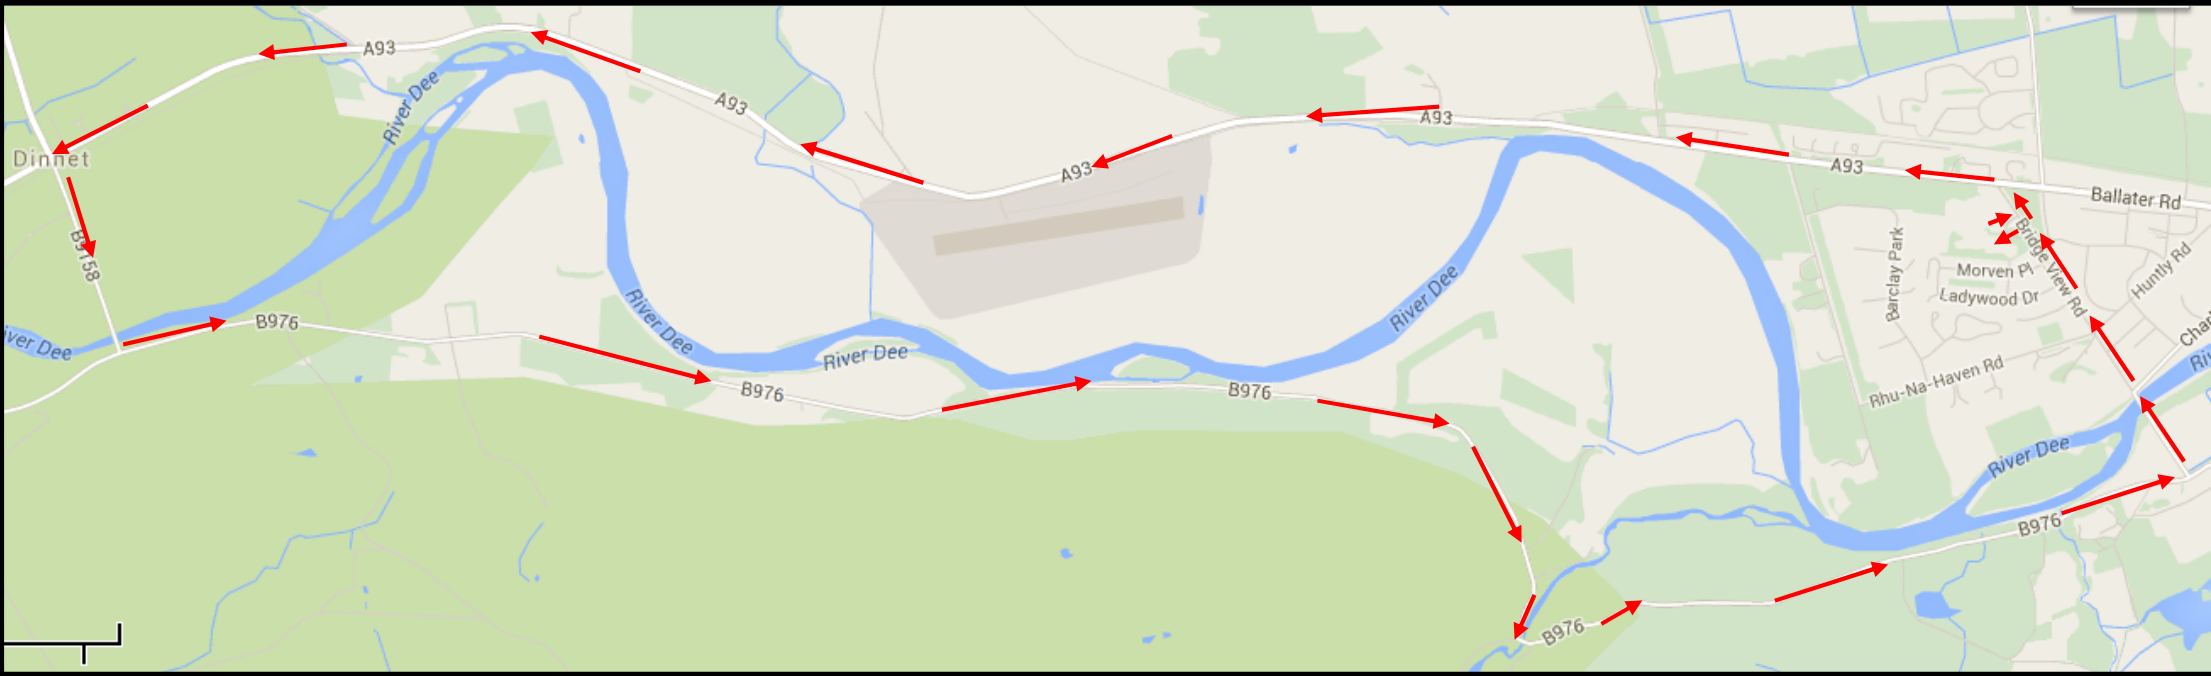

Aboyne Duathlon Cycle Route

Little – 1 lap (15km)

Large – 2 laps (30km)

Aberdeenshire Council
Education, Learning & Leisure
Sports Development