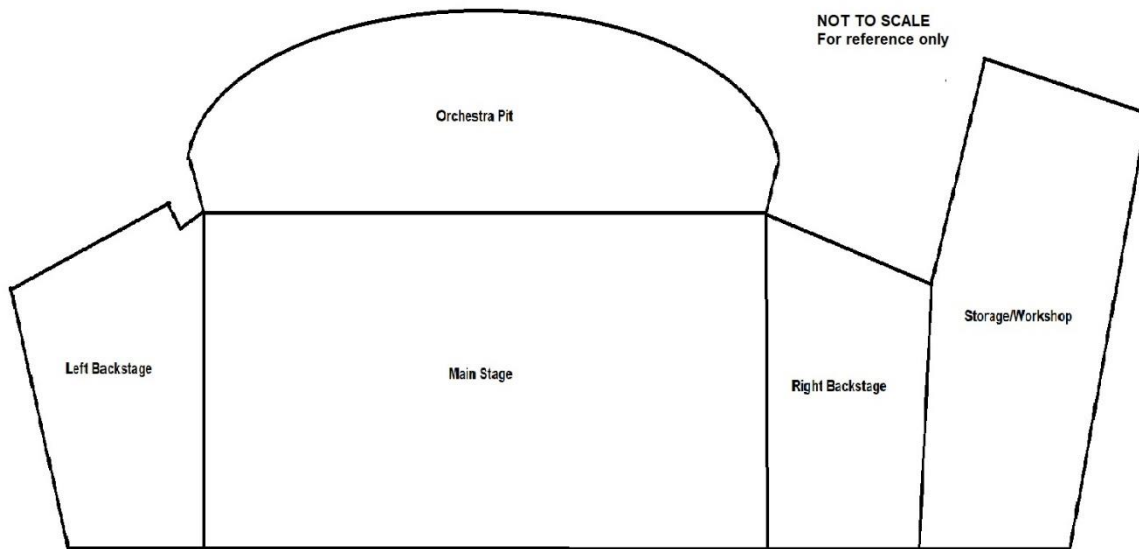

Aboyne Theatre

Tech Spec

- Thrust stage with seating capacity of 236 plus 4 dedicated spaces for wheelchair users.
- Stage Opening 11888mm
- Stage depth (not using orchestra pit area) 5731mm
- Side stage areas for tech, staff and storage. Refer to drawing below.

Rigging and Stage

- F34 2mt Truss – (6 units available)
- Adam Hall 4mt Wind Up Lighting stand with truss adaptor – (4 units available)
- 32Amp Power Distribution Box with 63Amp to 32Amp 3ph adapter (32Amp 3ph input to 16Amp 1ph 6 outputs) – (1 unit available)
- 16Amp Power Distribution box (16Amp 1ph input to 6 13Amp 1ph UK plug) – (4 units available)
- 10mt 16Amp 1ph Extension Cable – (4 units available)
- 10mt 32Amp 3ph Extension Cable – (1 unit available)